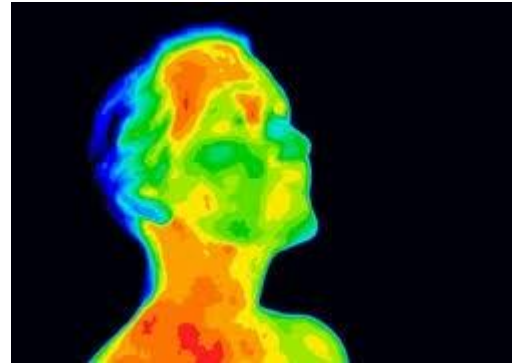

BLACK BODY LBB 90

Leyro Instruments has developed a precision Black Body Calibrator, for real-time measurement, to give a quick response to manufacturers of IR thermal imaging cameras. With the current COVID-19 Pandemic spreading throughout the world. The BLACK BODY by Leyro allows the detection of fever by comparison, allowing an immediate and non-invasive response in people. The LBB 90 provides a point of comparison and greater accuracy in measurement, along with IR thermal imaging cameras and that can help in Hotels, Hospitals, large commercial areas, factories, airports, train stations, or any space with high traffic of people, to prevent the spread of the disease. The Black Body of Leyro LBB 90 allows to avoid any error or drift in the measurement over the reference point, in the field of vision of the thermal imager. This equipment has been Specially designed for this purpose, providing a real and precise reading point, compatible with all cameras on the market, allowing it to be used 24/7.

APPLICATIONS

High traffic of people
Thermographic Camera Manufacturers
Fast non-invasive measurements

HIGHLIGHTS

Stability 0,05°C
Accuracy 0,3°C
Measurement diameter 57 mm
Resolution 0,1 / 0,01°C
Temperature Range 30 ... 70 °C
Continuous measurement 24/7

General Information

Fast, non-invasive real-time measurements.
Prevents measurement errors
Compatible with any model of thermal imaging camera on the market
Wide level of use, any space with high flow of people

Technical data

Application temperature range °C	30 ... 70 °C
Temperature stability	+/-0.03 °C
Black body diameter	57mm
Resolution	0.1 °C Option 0.01 °C
Emissivity	0.96 +/-0.02
Supply	100 / 240 Vac 50/60Hz
Power Consumption	86 W Max.
Operating temperature	0 ... 50 °C
Weight	4,8 Kg
Dimensions	Width 230 x Length 250 x Height 150 mm